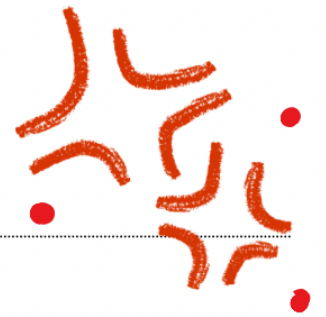

My colour scheme

Geometrics Mosaic Cal - Part 5

Pattern by Ana Morais Soares, available on [Ravelry](#)

Part 5

Pattern 4, Repetition

Row	1	C	Nijmegen (Lime)
Row	2	B	Walnut
Row	3	C	Nijmegen (Lime)
Row	4 - 21	B / C	alternating Walnut and Nijmegen
Row	22	B	Walnut
Row	23	C	Nijmegen (Lime)

Pattern 1, Repetition

Row	1	A	Parchment
Row	2	B	Walnut
Row	3	C	Nijmegen (Lime)
Row	4	B	Walnut
Row	5	C	Nijmegen (Lime)
Row	6	B	Walnut
Row	7	A	Parchment

My colour scheme

Pattern 6

Row	1	D	Copper
Row	2	A	Parchment
Row	3	D	Copper
Row	4 - 13	A / D	alternating Parchment and Copper
Row	14	A	Parchment
Row	15	D	Copper

Pattern 1, Repetition

Row	1	A	Parchment
Row	2	B	Walnut
Row	3	C	Nijmegen (Lime)
Row	4	B	Walnut
Row	5	C	Nijmegen (Lime)
Row	6	B	Walnut
Row	7	A	Parchment