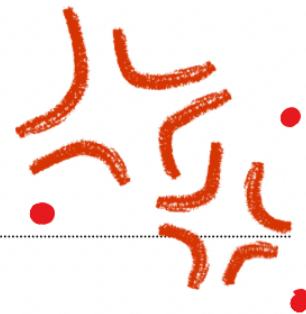

My colour scheme

Geometrics Mosaic Cal - Part 5

Pattern by Ana Morais Soares, available on [Ravelry](#)

Part 5

Pattern 4, Repetition

Row	1	C	Nijmegen (Lime)
Row	2	B	Walnut
Row	3	C	Nijmegen (Lime)
Row	4 - 21	B / C	alternating Walnut and Nijmegen
Row	22	B	Walnut
Row	23	C	Nijmegen (Lime)

Pattern 1, Repetition

Row	1	A	Parchment
Row	2	B	Walnut
Row	3	C	Nijmegen (Lime)
Row	4	B	Walnut
Row	5	C	Nijmegen (Lime)
Row	6	B	Walnut
Row	7	A	Parchment

My colour scheme

Pattern 6

Row	1	D	Copper
Row	2	A	Parchment
Row	3	D	Copper
Row	4 - 13	A / D	alternating Parchment and Copper
Row	14	A	Parchment
Row	15	D	Copper

Pattern 1, Repetition

Row	1	A	Parchment
Row	2	B	Walnut
Row	3	C	Nijmegen (Lime)
Row	4	B	Walnut
Row	5	C	Nijmegen (Lime)
Row	6	B	Walnut
Row	7	A	Parchment